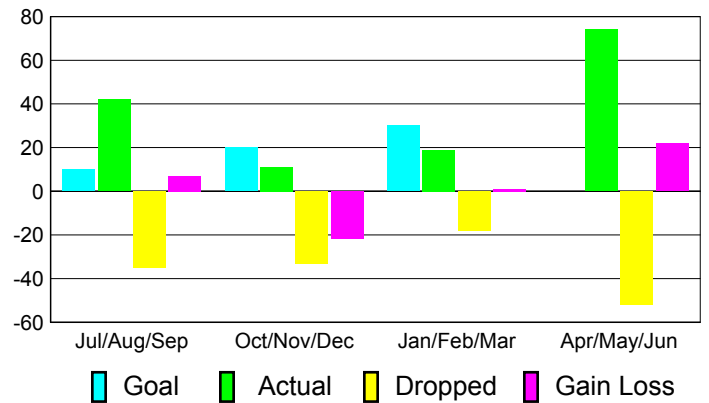

### YTD Status Quo Clubs 2010-2011

Status Quo Clubs Compared to Status Quo Members

## MEMBERSHIP

**Membership Results  
2010-2011**

**Membership  
2009-2010**

Month	Net Memb Goal	Actual New Memb	Actual Dropped Memb	Gain/Loss of Memb	Gain/Loss of Memb
Jul/Aug/Sep	10	42	-35	7	23
Oct/Nov/Dec	20	11	-33	-22	-19
Jan/Feb/Mar	30	19	-18	1	28
Apr/May/Jun	0	74	-52	22	-20
<b>Totals</b>	<b>60</b>	<b>146</b>	<b>-138</b>	<b>8</b>	<b>12</b>

### Membership Results 2010-2011

Goal, New, Dropped, Gain/Loss

### Comparison of Membership Gain/Loss

Current Year Compared to the Previous Year