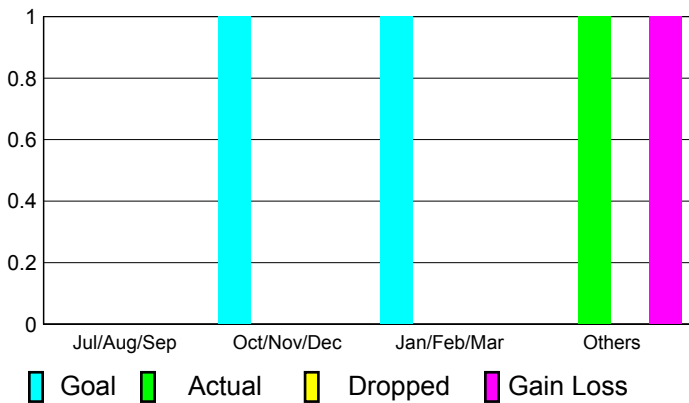

## CLUBS

**Club Results  
2010-2011**

**Clubs  
2009-2010**

Month	New Club Goal	Actual New Clubs	Actual Dropped Clubs	Gain/Loss of Clubs	Gain/Loss of Clubs
Jul/Aug/Sep	0	0	0	0	0
Oct/Nov/Dec	1	0	0	0	0
Jan/Feb/Mar	1	0	0	0	1
Apr/May/Jun	0	1	0	1	0
<b>Totals</b>	<b>2</b>	<b>1</b>	<b>0</b>	<b>1</b>	<b>1</b>

### Club Results 2010-2011

Goal, New, Dropped, Gain/Loss

### Comparison of Club Gain/Loss

Current Year Compared to the Previous Year