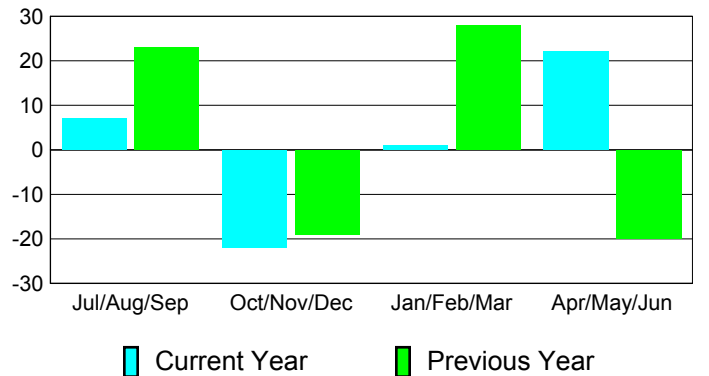

Gender Comparison 2010-2011

Jul/Aug/Sep

Oct/Nov/Dec

Jan/Feb/Mar

Apr/May/Jun

Male

Female